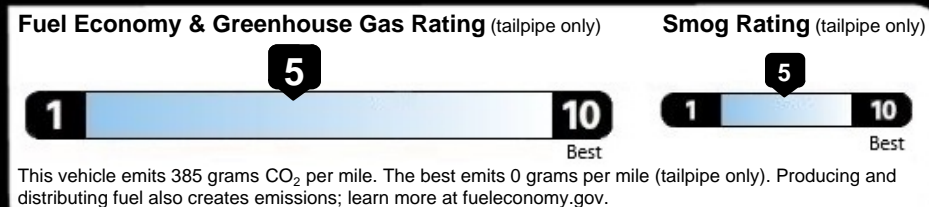

LIMITED WARRANTY/ROADSIDE ASSISTANCE

3 Years / 36,000 Miles Basic
5 Years / 60,000 Miles Powertrain
5 Years / Unlimited Mileage Rust Perforation
3 Years / 36,000 24/7 Roadside Assistance
See Owner Info Kit & Warranty for Details

OPTIONAL EQUIPMENT AND OTHER ITEMS

Manufacturer's Suggested Retail Price	$44,995.00
Premium Paint: Deep Emerald Green Pearl	$395.00
Full Tank of Gas	INCLD
Option Package: 23	$4,090.00
Subaru 12.1" Multimedia System w/ Navigation	
Power Moonroof	
Surround View Monitor System	
Black Nappa Leather-Trimmed Upholstery w/ Copper Stitch	
Ventilated Front Seats	
12-Way Power Driver's Seat w/ 4-Way Lumbar Support & Leg Extension	
8-Way Power Front Passenger Seat	
Black Power-Folding Heated Mirrors w/ Turn Signals	
Outback Mirror Package	$751.00
Auto-Dimming Mirror with Compass and HomeLink	
Auto-Dimming Exterior Mirror	
Splash Guards	$202.00
Rear Bumper Cover	$187.00
Cargo Sidewall Protector	$139.00

EPA DOT Fuel Economy and Environment

Gasoline Vehicle

Fuel Economy

23 MPG
combined city/hwy

21 city
27 highway

4.3 gallons per 100 miles

Small SUVs range from 14 to 138 MPG. The best vehicle rates 146 MPGe.

You spend $2,250 more in fuel costs over 5 years compared to the average new vehicle.

Annual fuel cost $2,150

Actual results will vary for many reasons, including driving conditions and how you drive and maintain your vehicle. The average new vehicle gets 29 MPG and costs $8,500 to fuel over 5 years. Cost estimates are based on 15,000 miles per year at $3.30 per gallon. MPGe is miles per gallon equivalent. Vehicle emissions are a significant cause of climate change and smog.

fueleconomy.gov

Calculate personalized estimates and compare vehicles

PARTS CONTENT INFORMATION

FOR VEHICLES IN THIS CARLINE: U.S./CANADIAN PARTS CONTENT: 0% MAJOR SOURCES OF FOREIGN PARTS CONTENT: JAPAN: 85%

FOR THIS VEHICLE: FINAL ASSEMBLY POINT: OTA, GUNMA, JAPAN COUNTRY OF ORIGIN: ENGINE: JAPAN TRANSMISSION: JAPAN

Note: Parts content does not include final assembly, distribution, or other non-parts costs.

Privacy Notice
www.subaru.com/company/privacy.html

Destination and Delivery $1,450.00
Total Suggested Retail Price $52,209.00

THIS LABEL HAS BEEN APPLIED PURSUANT TO FEDERAL LAW, DO NOT REMOVE OR ALTER PRIOR TO THE DELIVERY TO THE ULTIMATE PURCHASER.